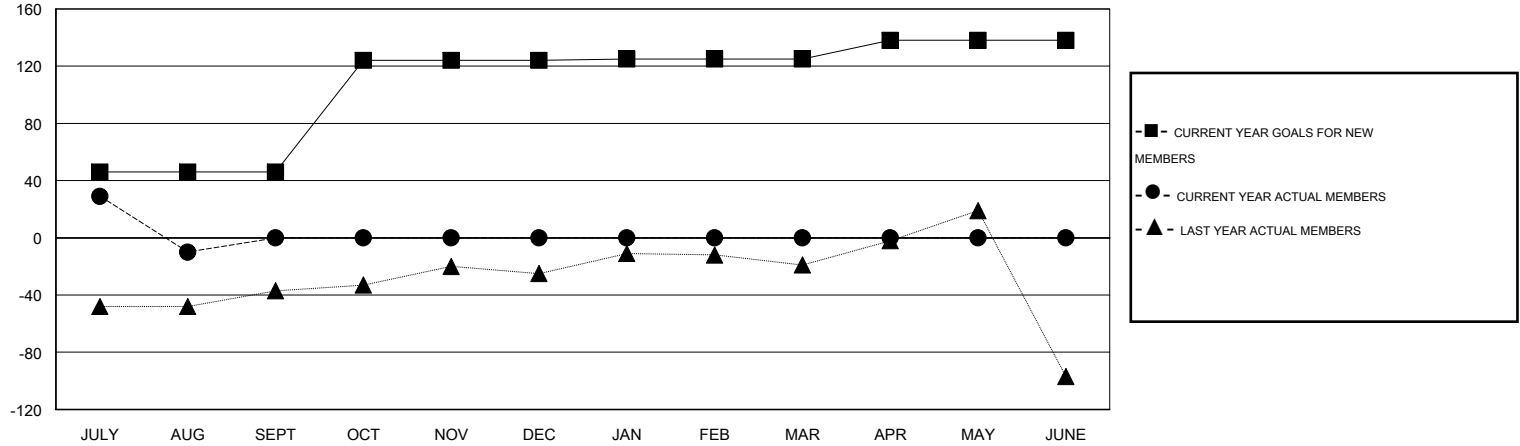

# MONTHLY MEMBERSHIP PROGRESS REPORT

District 322C5

Results as of: 8/31/2014

GMT: NAZMUL HAQUE

LOCATION INDIA

GMT CA 6

Clubs					Members				
RESULTS FOR 2014-2015					RESULTS FOR 2014-2015				
QUARTER	NEW CLUB GOAL	ACTUAL NEW CLUBS	ACTUAL DROPPED CLUBS	ACTUAL NET GAIN/LOSS	QUARTER	NEW MEMBER GOAL	ACTUAL TOTAL MEMBERS ADDED	ACTUAL DROPPED MEMBERS	ACTUAL NET GAIN/LOSS
JULY/AUG/SEPT	2	0	1	-1	JULY/AUG/SEPT	46	72	82	-10
OCT/NOV/DEC	1	0	0	0	OCT/NOV/DEC	78	0	0	0
JAN/FEB/MAR	0	0	0	0	JAN/FEB/MAR	1	0	0	0
APR/MAY/JUNE	1	0	0	0	APR/MAY/JUNE	13	0	0	0

GOALS AND ACTUAL NEW CLUBS CUMULATIVE

GOALS AND ACTUAL MEMBERS CUMULATIVE

DROPPED CLUBS: 1	17 CLUBS OF 39 ADDED 1 OR MORE NEW MEMBERS	<u>GENDER DISTRIBUTION</u>	
<u>DROPPED MEMBERS</u>		MALE	879 (64.78%)
DECEASED	<a href="#">CLICK HERE FOR HEALTH ASSESSMENT DATA</a>	FEMALE	478 (35.22%)
CLUB CANCELLED		FAMILY UNIT MEMBERS	649
OTHER		HEAD OF HOUSEHOLD	309
TOTAL		NON-HEAD OF HOUSEHOLD	340