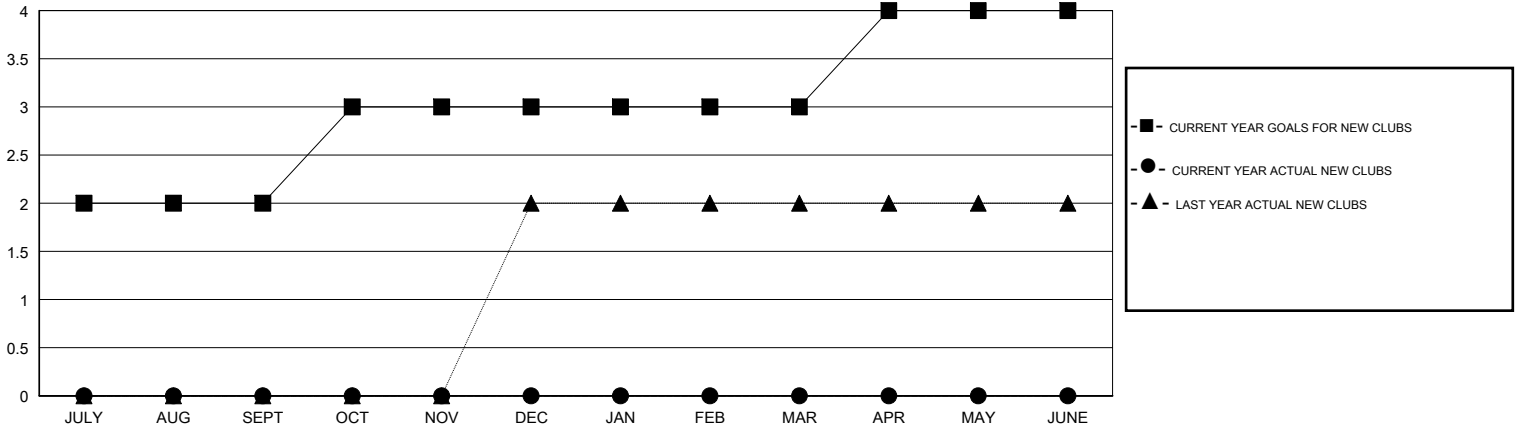

# MONTHLY MEMBERSHIP PROGRESS REPORT

District 322C5

Results as of: 8/31/2014

GMT: NAZMUL HAQUE

LOCATION INDIA

GMT CA 6

Clubs					Members				
RESULTS FOR 2014-2015					RESULTS FOR 2014-2015				
QUARTER	NEW CLUB GOAL	ACTUAL NEW CLUBS	ACTUAL DROPPED CLUBS	ACTUAL NET GAIN/LOSS	QUARTER	NEW MEMBER GOAL	ACTUAL TOTAL MEMBERS ADDED	ACTUAL DROPPED MEMBERS	ACTUAL NET GAIN/LOSS
JULY/AUG/SEPT	2	0	1	-1	JULY/AUG/SEPT	46	72	82	-10
OCT/NOV/DEC	1	0	0	0	OCT/NOV/DEC	78	0	0	0
JAN/FEB/MAR	0	0	0	0	JAN/FEB/MAR	1	0	0	0
APR/MAY/JUNE	1	0	0	0	APR/MAY/JUNE	13	0	0	0

GOALS AND ACTUAL NEW CLUBS CUMULATIVE

GOALS AND ACTUAL MEMBERS CUMULATIVE

DROPPED CLUBS: 1	17 CLUBS OF 39 ADDED 1 OR MORE NEW MEMBERS	<u>GENDER DISTRIBUTION</u>	
<u>DROPPED MEMBERS</u>		MALE	879 (64.78%)
DECEASED	<a href="#">CLICK HERE FOR HEALTH ASSESSMENT DATA</a>	FEMALE	478 (35.22%)
CLUB CANCELLED		FAMILY UNIT MEMBERS	649
OTHER		HEAD OF HOUSEHOLD	309
TOTAL		NON-HEAD OF HOUSEHOLD	340